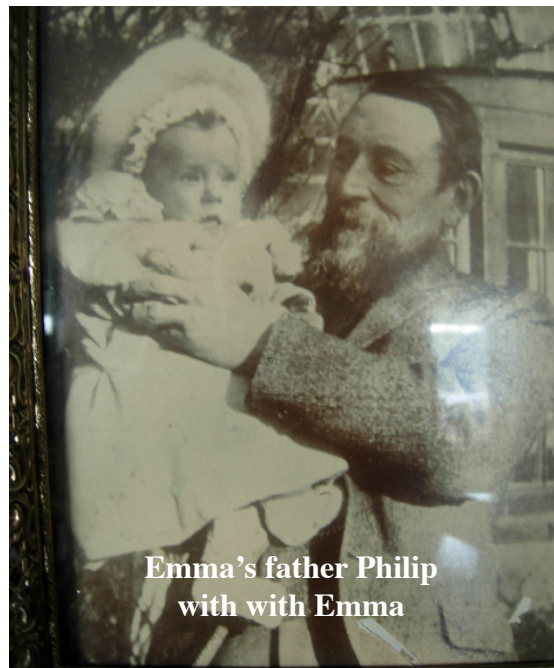

Emma's family

Emma's mother Harriet with Edgar

Emma's mother Harriet

Emma's father Philip with Emma

family home & bakehouse in East Hanney

Emma (left) with mother Harriet & ?

Emma (middle) with sisters Millie & Alice

Graves of Philip and Harriet Long at West Hanney Churchyard

Philip Long's death announcement

IN LOVING MEMORY
OF
Philip Augustine Long,
Who died August 21st, 1909,
Aged 66 Years.
Interred at West Hanney.

"I waited patiently for the Lord and He inclined unto me,
and heard my cry."—Psalm xl. 1.

After the mist and shadow,
After the dreary night,
After the sleepless watching
Cometh the morning light;

Beautiful, soft and tender,
Leading the soul along,
Over the silent river,
Into the land of song.