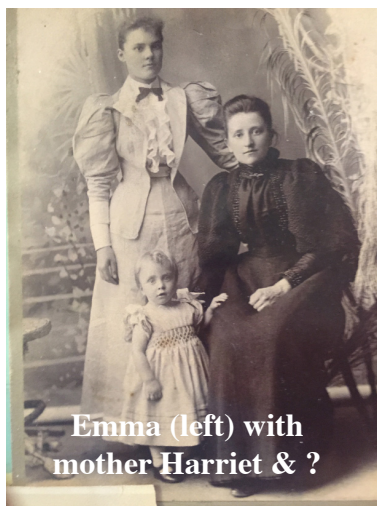

Emma's family

Emma's mother Harriet with Edgar

Emma's mother Harriet

Emma's father Philip with Emma

family home & bakehouse in East Hanney

Emma (left) with mother Harriet & ?

Emma (middle) with sisters Millie & Alice

Graves of Philip and Harriet Long at West Hanney Churchyard

Philip Long's death announcement

IN LOVING MEMORY
OF
Philip Augustine Long,
Who died August 21st, 1909,
Aged 66 Years.
Interred at West Hanney.

"I waited patiently for the Lord and He inclined unto me,
and heard my cry."—Psalm xl. 1.

After the mist and shadow,
After the dreary night,
After the sleepless watching
Cometh the morning light;

Beautiful, soft and tender,
Leading the soul along,
Over the silent river,
Into the land of song.